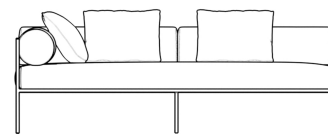

Rove Concepts

Everett Outdoor Left Arm Two Seater

Surround yourself with the tranquil feel of the Everett Outdoor Left Arm 2-Seater. With its contemporary silhouette and sumptuous cushioning, the Everett inspires an atmosphere of modern elegance in any outdoor living space. Enjoy as a preset configuration or customize your own design by purchasing pieces separately.

Dimensions

79 in x 39 in x 25.6 in (Width x Depth x Height)
All measurements are approximations.

79" | 198cm

39" | 99cm

29.5" | 75cm