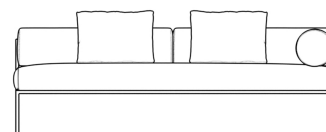

## Everett Outdoor Right Arm Two Seater

Surround yourself with the tranquil feel of the Everett Outdoor Right Arm 2-Seater. With its contemporary silhouette and sumptuous cushioning, the Everett inspires an atmosphere of modern elegance in any outdoor living space. Enjoy as a preset configuration or customize your own design by purchasing pieces separately.

### Dimensions

79 in x 39 in x 25.6 in (Width x Depth x Height)  
All measurements are approximations.

79" | 198cm

25.6" | 65cm

16.9" | 42.9cm

39" | 99cm

29.5" | 75cm