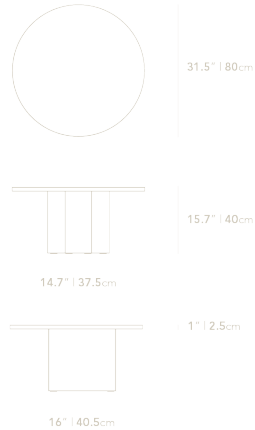

Natural markings and spots may vary.

Dimensions

39.3 in x 39.3 in x 14.7 in (Width x Depth x Height)
All measurements are approximations.

High Table

Low Table