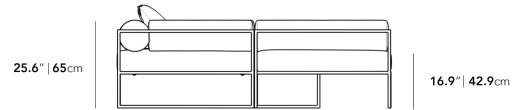

### Dimensions

175.4 in x 79 in x 25.6 in (Width x Depth x Height)  
All measurements are approximations.

175.4" | 445.5cm

25.6" | 65cm

16.9" | 42.9cm

79" | 198cm

79" | 198cm

29.5" | 75cm

49.5" | 125.73cm