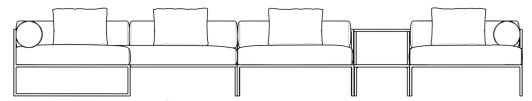

Rove Concepts

Everett Outdoor Modular Sectional

Surround yourself with the tranquil feel of the Everett Outdoor Modular Sectional. With its contemporary silhouette and sumptuous cushioning, the Everett inspires an atmosphere of modern elegance in any outdoor living space. Enjoy as a preset configuration or customize your own design by purchasing pieces separately.

Explore our entire Everett Outdoor Collection [here](#).

Details

- High performance aluminum frame
- Choose from black or white fade resistant powder coated finish
- Rustproof
- Maximum temperature 200°F
- Fast dry foam cushion
- UV resistant fabric
- Removable cushions
- Firm Feel (Learn more about our sofa firmness [here](#).)
- Light assembly required
- Includes one 2-seater piece, two armless pieces, one corner piece, one ottoman, one side table, five back cylinder cushions, two arm cylinder cushions, and four throw pillows

Dimensions

175.4 in x 79 in x 25.6 in (Width x Depth x Height)
All measurements are approximations.

175.4" | 445.5cm

25.6" | 65cm

16.9" | 42.9cm

79" | 198cm

79" | 198cm

29.5" | 75cm

49.5" | 125.73cm