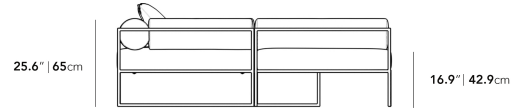

Dimensions

175.4 in x 79 in x 25.6 in (Width x Depth x Height)
All measurements are approximations.

175.4" | 445.5cm

25.6" | 65cm

16.9" | 42.9cm

79" | 198cm

79" | 198cm

29.5" | 75cm

49.5" | 125.73cm