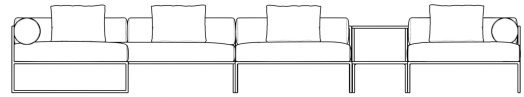

175.4" | 445.5cm