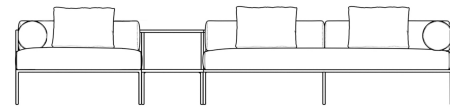

## Everett Outdoor Sectional Sofa

Surround yourself with the tranquil feel of the Everett Outdoor Sectional Sofa. With its contemporary silhouette and sumptuous cushioning, the Everett inspires an atmosphere of modern elegance in any outdoor living space. Enjoy as a preset configuration or customize your own design by purchasing pieces separately.

### Dimensions

136.4 in x 58.5 in x 25.6 in (Width x Depth x Height)  
All measurements are approximations.

136.4" | 346.5cm

25.6" | 65cm

16.9" | 42.9cm

58.5" | 148.5cm

58.5" | 148.5cm

29.5" | 75cm