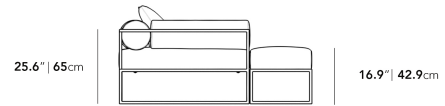

### Dimensions

136.4 in x 58.5 in x 25.6 in (Width x Depth x Height)  
All measurements are approximations.

136.4" | 346.5cm

25.6" | 65cm

16.9" | 42.9cm

58.5" | 148.5cm

58.5" | 148.5cm

29.5" | 75cm