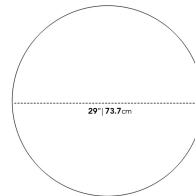

*Due to the nature of the concrete features there may be slight variations in color and finish.

Dimensions

29 in x 29 in x 11 in (Width x Depth x Height)

Additional Dimensions

36 in x 36 in x 11 in - (36" | 91cm Size, Black Concrete Surfaces)

All measurements are approximations.

Gallus Coffee Table 29"

Gallus Coffee Table 36"