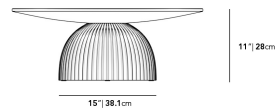

*Due to the nature of the concrete features there may be slight variations in color and finish.

Dimensions

29 in x 29 in x 11 in (Width x Depth x Height)

Additional Dimensions

36 in x 36 in x 11 in - (36" | 91cm Size, Black Concrete Surfaces)

All measurements are approximations.

Gallus Coffee Table 29"

Gallus Coffee Table 36"