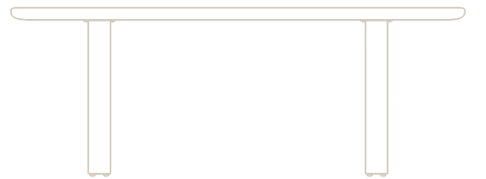

Rove Concepts

Tiberius Table

Borrowing elements from Roman architecture; the grand, monumental silhouette of the Tiberius is meticulously crafted with opulently refined materials, creating a sense of timeless elegance.

[Learn more about black label collection here.](#)

[Shop all black label collection here.](#)

Details

- White travertine
- Unsealed and finished with oil
- Rounded edge
- Includes foot protectors for the legs
- Available in 82" only
- Assembly required
- This product will be shipped in a wooden crate, tools are recommended for unboxing
- Natural markings and spots may vary

Dimensions

82 in x 35.5 in x 30 in (Width x Depth x Height)
All measurements are approximations.

Assembly Instructions

[Download](#)

82"

30" | 76.2cm

35.5" | 90cm

82" | 208.3cm