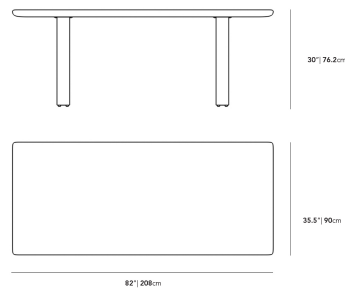

Rove Concepts

Tiberius Table

Indulge in the exquisite elegance of the Tiberius Dining Table. Borrowing elements from Roman architecture, the grand, monumental silhouette of the Tiberius is meticulously crafted to evoke a sense of timeless elegance. This statement piece is available in two distinct finishes, each with its own unique allure. Choose the sophisticated white travertine in a refined 82" size, or opt for the grandeur of the 95" grey oak, crafted from 100% solid wood. Both sizes offer a striking dining experience and serve as stunning centerpieces for any dining space.

Details

- Available in two sizes 82" (white travertine) and 95" (grey oak)
- Available white travertine and grey oak
- Grey oak option made with 100% solid wood
- White travertine is unsealed and finished with oil (natural markings and spots may vary)
- Rounded edge
- Includes foot protectors for the legs
- This product will be shipped in a wooden crate, tools are recommended for unboxing
- Assembly required

Dimensions

94.9 in x 38.9 in x 29.5 in (Width x Depth x Height)
All measurements are approximations.

Assembly Instructions

[Download](#)

Tiberius Dining Table 82"
Travertine

Tiberius Dining Table 95"
Solid Wood