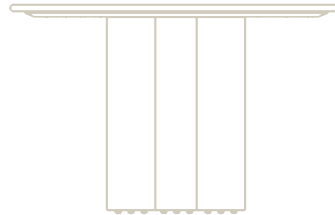

[Learn more about black label collection here.](#)

[Shop all black label collection here.](#)

Details

- White travertine
- Unsealed and finished with oil
- Beveled edge
- Rounded edges at bottom of the legs
- Includes three footpads
- Available in one size
- Assembly required
- This product will be shipped in a wooden crate, tools are recommended for unboxing
- Natural markings and spots may vary

Dimensions

48 in x 48 in x 30.1 in (Width x Depth x Height)
All measurements are approximations.

Assembly Instructions

[Download](#)

48"

30.1" | 76.5cm

48" | 122cm