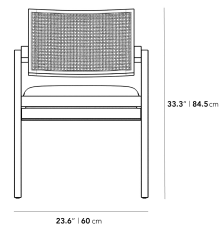

This item is not manufactured by or affiliated with the original designer(s) and associated parties.

Dimensions

23.6 in x 22.8 in x 33.3 in (Width x Depth x Height)

Seat Height: 19.8 in

Seat Depth: 19.3 in

Arm Height: 26.8 in

All measurements are approximations.

Upholstery Seating:

Cane Seating: