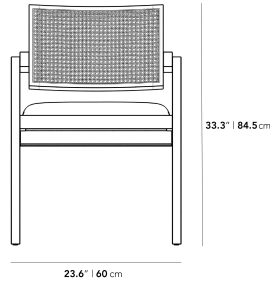

This item is not manufactured by or affiliated with the original designer(s) and associated parties.

Dimensions

23.6 in x 22.8 in x 33.3 in (Width x Depth x Height)

Seat Height: 18 in

Seat Depth: 19.3 in

Arm Height: 26.8 in

All measurements are approximations.

Upholstery Seating:

Cane Seating: