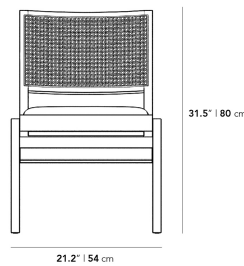

This item is not manufactured by or affiliated with the original designer(s) and associated parties.

Dimensions

21.2 in x 21.6 in x 31.5 in (Width x Depth x Height)

Seat Height: 17.9 in

Seat Depth: 18.7 in

All measurements are approximations.

Upholstery Seating:

Cane Seating: