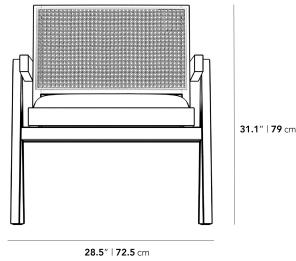

This item is not manufactured by or affiliated with the original designer(s) and associated parties.

Dimensions

28.5 in x 27.5 in x 31.1 in (Width x Depth x Height)

Seat Height: 16.5 in

Seat Depth: 18.8 in

All measurements are approximations.

Upholstery Seating:

Cane Seating: