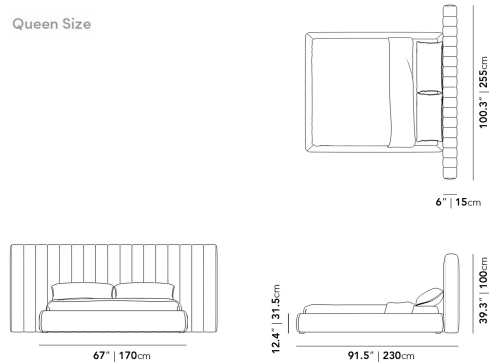

[Explore our entire Berlin Modular Collection here.](#)

Details

- Larch wood and rubberwood headboard
- California Phase 2 Compliant MDF
- Standard quality framing is secured with strong metal brackets
- European flexible slat system included
- Upholstered in durable modern fabric
- Channel tufted headboard
- Headboard can be mounted to the wall for security, using walnut-stained wall cleats. Please note, white glove delivery does not include installation of wall mounts using french cleats.
- Includes 4 white foot protectors for headboard
- Full frame wrapped in triple layer multi-density foam cushioning
- Approximately 3-inch mattress inset
- Assembly required

*Mattress shown in images is 11" thick

Dimensions

100.3 in x 91.5 in x 39.3 in (Width x Depth x Height)
All measurements are approximations.

Assembly Instructions

[Download](#)

Queen Size

King Size