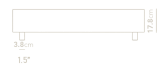

Natural markings and spots may vary

Dimensions

40 in x 40 in x 9.4 in (Width x Depth x Height)

Additional Dimensions

60 in x 40 in x 9.4 in - (Matte Black - Liza Coffee Table Base Options, 40" x 60" | 102 x 152cm Size, Viola Marble Surfaces)

60 in x 40 in x 9.4 in - (Matte Black - Liza Coffee Table Base Options, 40" x 60" | 102 x 152cm Size, White Travertine Surfaces)

60 in x 40 in x 9.4 in - (Matte Black - Liza Coffee Table Base Options, 40" x 60" | 102 x 152cm Size, Silver Travertine Surfaces)

All measurements are approximations.

Assembly Instructions

[Download](#)

Liza Coffee Table Indoor - 40x40

Liza Coffee Table Indoor - 60x40