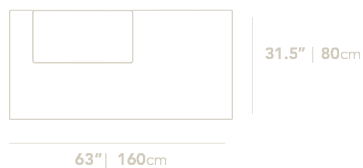

### Dimensions

63 in x 31.5 in x 29.5 in (Width x Depth x Height)

#### Additional Dimensions

88 in x 43 in x 29.5 in - (Walnut Veneer Finishes, 88" x 43" Size, Viola Marble Surface)

All measurements are approximations.

63"

88"