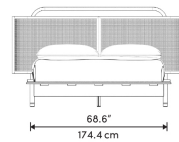

Rove Concepts

Wishbone Bed

Delight in the sophisticated warmth of the Wishbone Bed. Subtle yet elegant, the natural wood and cane detailing unites with the contemporary curves of this modern bed frame to create a timeless balance in any bedroom.

Pair with the Wishbone Nighstand or Wishbone Dresser to complete your space.

Details

- White oak veneer
- California Phase 2 Compliant MDF
- Rattan headboard detailing
- Natural cane
- Support bar for headboard
- Standard quality framing is secured with strong metal brackets
- European flexible slat system included
- Brass ring foot detailing
- Approximately 2.2-inch mattress inset
- Assembly required

*Mattress in images is 12" thick

Dimensions

82.4 in x 88.6 in x 47.2 in (Width x Depth x Height)
All measurements are approximations.

Assembly Instructions
[Download](#)

Queen Size

King Size