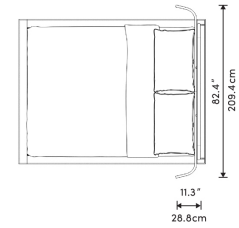

### Details

- White oak veneer
- California Phase 2 Compliant MDF
- Rattan headboard detailing
- Natural cane
- Support bar for headboard
- Standard quality framing is secured with strong metal brackets
- European flexible slat system included
- Brass ring foot detailing
- Approximately 2.2-inch mattress inset
- Assembly required

\*Mattress in images is 12" thick

### Dimensions

82.4 in x 88.6 in x 47.2 in (Width x Depth x Height)  
All measurements are approximations.

Assembly Instructions  
[Download](#)

### King Size