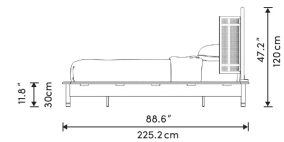

Rove Concepts

Wishbone Bed

Delight in the sophisticated warmth of the Wishbone Bed. Subtle yet elegant, the natural wood and cane detailing unites with the contemporary curves of this modern bed frame to create a timeless balance in any bedroom.

Pair with the Wishbone Nighstand or Wishbone Dresser to complete your space.

Details

- White oak veneer
- California Phase 2 Compliant MDF
- Rattan headboard detailing
- Natural cane
- Support bar for headboard
- Standard quality framing is secured with strong metal brackets
- European flexible slat system included
- Brass ring foot detailing
- Approximately 2.2-inch mattress inset
- Assembly required

*Mattress in images is 12" thick

Dimensions

82.4 in x 88.6 in x 47.2 in (Width x Depth x Height)
All measurements are approximations.

Assembly Instructions
[Download](#)

Queen Size

King Size