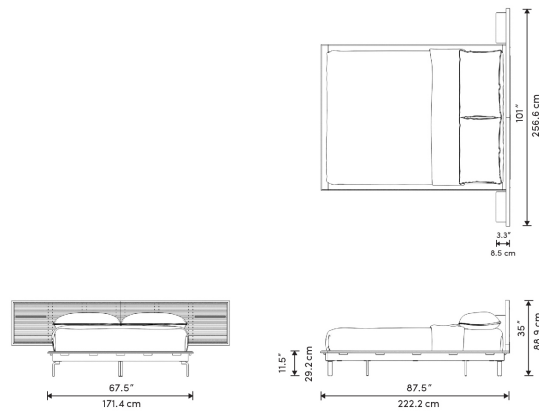

Details

- Smooth American walnut veneer
- Slat headboard
- Black oak veneer
- California Phase 2 Compliant MDF
- Standard quality framing is secured with strong metal brackets
- European flexible slat system included
- Interchangeable brushed brass shelf
- Brushed brass legs
- Approximately 2.3 inch mattress inset
- Includes footpad protectors
- Assembly required

*Mattress shown in images is 12" thick

Dimensions

101 in x 87.5 in x 35 in (Width x Depth x Height)
All measurements are approximations.

Assembly Instructions

[Download](#)

Queen Size

King Size