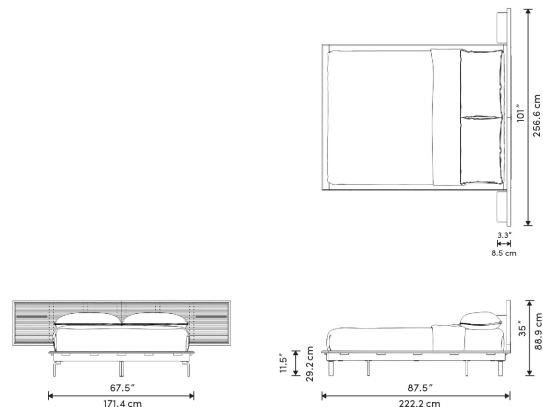

### Details

- Smooth American walnut veneer
- Slat headboard
- Black oak veneer
- California Phase 2 Compliant MDF
- Standard quality framing is secured with strong metal brackets
- European flexible slat system included
- Interchangeable brushed brass shelf
- Brushed brass legs
- Approximately 2.3 inch mattress inset
- Includes footpad protectors
- Assembly required

\*Mattress shown in images is 12" thick

### Dimensions

101 in x 87.5 in x 35 in (Width x Depth x Height)  
All measurements are approximations.

### King Size