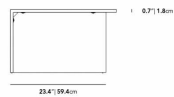

Also available separately in the low size here.

Also available separately in the high size here.

Details

- Choice of white or black marble top
- White and black marble available with a brushed brass leg
- Available as a set
- Marble top finished with a natural sealant
- This product will be shipped in a wooden crate, tools are recommended for unboxing

Natural markings and spots may vary

Dimensions

52 in x 40 in x 15.5 in (Width x Depth x Height)
All measurements are approximations.

Terra Modular Coffee Table Brass Leg High

Terra Modular Coffee Table Brass Leg Low