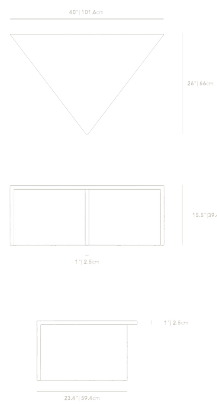

Dimensions

52 in x 40 in x 15.5 in (Width x Depth x Height)
All measurements are approximations.

Terra Modular Coffee Table Deluxe High

Terra Modular Coffee Table Deluxe Low