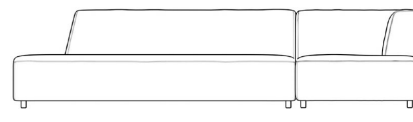

Rove Concepts

Mika Outdoor Sectional Sofa

Discover an atmosphere of relaxation and refinement with our Mika Outdoor Sectional Sofa. Featuring distinctive plush angles and linger-worthy seats, wrapped in UV resistant fabric the Mika evokes a sense of grace and sophistication. Grounded by low profile metal legs, our Mika Modular Collection was made for laid-back, inviting entertaining.

See the entire [Outdoor Mika Collection here](#).

Pair with the [Mika Outdoor Coffee Table here](#).

Details

- Fast dry foam
- High performance aluminum frame
- Fade resistant black powder coated finish
- UV resistant fabric seat
- Includes one 3-seater piece and one arm piece
- Available as preset or custom modular configurations
- Firm Feel (Learn more about our sofa firmness here.)
- Legs require light assembly
- Connectors not included/compatible for this collection

Dimensions

113 in x 68.5 in x 27 in (Width x Depth x Height)
All measurements are approximations.

113" | 287cm

27" | 68.5cm

16" | 41cm

68.5" | 174cm

34.3" | 87cm

23.6" | 60cm

68.5" | 174cm

34.3" | 87cm