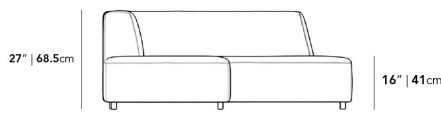

Dimensions

113 in x 68.5 in x 27 in (Width x Depth x Height)
All measurements are approximations.

113" | 287cm

27" | 68.5cm

16" | 41cm

68.5" | 174cm

34.3" | 87cm

23.6" | 60cm

68.5" | 174cm

34.3" | 87cm