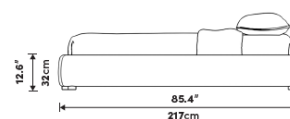

Dimensions

68 in x 85.4 in x 12.6 in (Width x Depth x Height)

Additional Dimensions

84 in x 85.4 in x 12.6 in - (King Bed Size, Alesund Modern Felt)

All measurements are approximations.

Assembly Instructions

[Download](#)

Queen Size

King Size