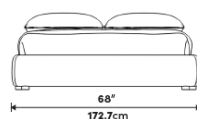

Details

- Larch wood and rubberwood
- California Phase 2 Compliant MDF
- Standard quality framing is secured with strong metal brackets
- European flexible slat system included
- Upholstered in durable modern fabric
- Full frame wrapped in triple layer multi-density foam cushioning
- The modular bed frame can be configured with the Napa Headboard and Berlin Headboard
- Approximately 3-inch mattress inset
- Assembly required

Dimensions

68 in x 85.4 in x 12.6 in (Width x Depth x Height)

Additional Dimensions

84 in x 85.4 in x 12.6 in - (King Bed Size, Alesund Modern Felt)

All measurements are approximations.

Assembly Instructions

[Download](#)

Queen Size

King Size