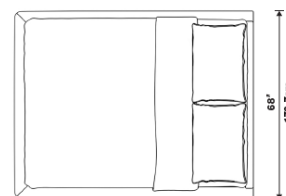

Details

- Larch wood and rubberwood
- California Phase 2 Compliant MDF
- Standard quality framing is secured with strong metal brackets
- European flexible slat system included
- Upholstered in durable modern fabric
- Full frame wrapped in triple layer multi-density foam cushioning
- The modular bed frame can be configured with the Napa Headboard and Berlin Headboard
- Approximately 3-inch mattress inset
- Assembly required

Dimensions

68 in x 85.4 in x 12.6 in (Width x Depth x Height)

Additional Dimensions

84 in x 85.4 in x 12.6 in - (King Bed Size, Alesund Modern Felt)

All measurements are approximations.

Assembly Instructions

[Download](#)

Queen Size

King Size