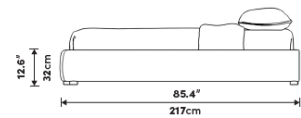

Rove Concepts

Modular Bed Frame

Indulge yourself in the smooth curves and minimal silhouette of the Modular Bed Frame. Emphasized by the sumptuously upholstered frame and low profile this Modular Bed Frame offers a sense of modern elegance in any bedroom. Pair with the Napa Headboard or Berlin Headboard for the perfect bed setup.

Details

- Larch wood and rubberwood
- California Phase 2 Compliant MDF
- Standard quality framing is secured with strong metal brackets
- European flexible slat system included
- Upholstered in durable modern fabric
- Full frame wrapped in triple layer multi-density foam cushioning
- The modular bed frame can be configured with the Napa Headboard and Berlin Headboard
- Approximately 3-inch mattress inset
- Assembly required

Dimensions

68 in x 85.4 in x 12.6 in (Width x Depth x Height)

Additional Dimensions

84 in x 85.4 in x 12.6 in - (King Bed Size, Alesund Modern Felt)

All measurements are approximations.

Assembly Instructions

[Download](#)

Queen Size

King Size