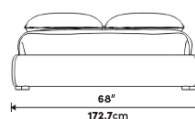

Details

- Larch wood and rubberwood
- California Phase 2 Compliant MDF
- Standard quality framing is secured with strong metal brackets
- European flexible slat system included
- Upholstered in durable modern fabric
- Full frame wrapped in triple layer multi-density foam cushioning
- The modular bed frame can be configured with the Napa Headboard and Berlin Headboard
- Approximately 3-inch mattress inset
- Assembly required

Dimensions

68 in x 85.4 in x 12.6 in (Width x Depth x Height)

Additional Dimensions

84 in x 85.4 in x 12.6 in - (King Bed Size, Alesund Modern Felt)

All measurements are approximations.

Assembly Instructions

[Download](#)

Queen Size

King Size