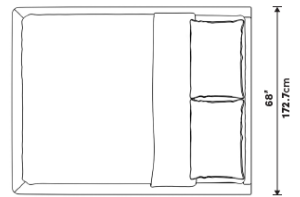

Rove Concepts

Modular Bed Frame

Indulge yourself in the smooth curves and minimal silhouette of the Modular Bed Frame. Emphasized by the sumptuously upholstered frame and low profile this Modular Bed Frame offers a sense of modern elegance in any bedroom. Pair with the Napa Headboard or Berlin Headboard for the perfect bed setup.

Details

- Larch wood and rubberwood
- California Phase 2 Compliant MDF
- Standard quality framing is secured with strong metal brackets
- European flexible slat system included
- Upholstered in durable modern fabric
- Full frame wrapped in triple layer multi-density foam cushioning
- The modular bed frame can be configured with the Napa Headboard and Berlin Headboard
- Approximately 3-inch mattress inset
- Assembly required

Dimensions

68 in x 85.4 in x 12.6 in (Width x Depth x Height)

Additional Dimensions

84 in x 85.4 in x 12.6 in - (King Bed Size, Alesund Modern Felt)

All measurements are approximations.

Assembly Instructions

[Download](#)

Queen Size

King Size