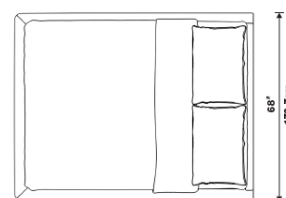

Details

- Larch wood and rubberwood
- California Phase 2 Compliant MDF
- Standard quality framing is secured with strong metal brackets
- European flexible slat system included
- Upholstered in durable modern fabric
- Full frame wrapped in triple layer multi-density foam cushioning
- The modular bed frame can be configured with the Napa Headboard and Berlin Headboard
- Approximately 3-inch mattress inset
- Assembly required

Dimensions

68 in x 85.4 in x 12.6 in (Width x Depth x Height)

Additional Dimensions

84 in x 85.4 in x 12.6 in - (King Bed Size, Alesund Modern Felt)

All measurements are approximations.

Assembly Instructions

[Download](#)

Queen Size

King Size