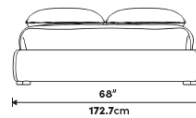

### Dimensions

68 in x 85.4 in x 12.6 in (Width x Depth x Height)

### Additional Dimensions

84 in x 85.4 in x 12.6 in - (King Bed Size, Alesund Modern Felt)

All measurements are approximations.

### Queen Size

### King Size