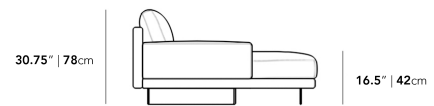

Dimensions

132.5 in x 57 in x 30.75 in (Width x Depth x Height)

All measurements are approximations.

Assembly Instructions

[Download](#)

132.5" | 336.5cm

30.75" | 78cm

16.5" | 42cm

57" | 144.8cm

44.5" | 113cm

24.5" | 62cm

83" | 210.8cm

37.5" | 95.2cm