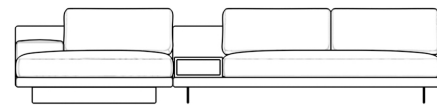

Rove Concepts

Dresden Sectional Sofa w/ Ash Veneer Side Table

Compelling in its simple yet cutting edge style, the Dresden modular collection is a bold take on contemporary design. The sleek, low profile frame is met with grand cloud-like seat cushions to create the statement making structure. The Dresden also balances the expansive seating with an interchangeable side table insert that is offered in ash, walnut, white lacquer, and marble finishes. Grounded on cast stainless steel legs with an elegant brushed finish, this piece's thoughtful composition demonstrates an exceptional opportunity for modern luxury in your home.

[See the entire Dresden Collection here.](#)

[Additional side table color options available here.](#)

[Learn more about the Dresden design here.](#)

Details

- Kiln-dried hardwood frame with doweled joints and reinforced corner blocks
- Soft-padded frame made with polyurethane foam wrapped in polyester fiber
- 8 gauge sinuous spring construction
- 3 layer high-density foam cushioning topped with premium 100% goose feathers
- Low profile solid stainless steel legs
- Includes 1 chaise with armrest & 1 armless sofa with ash veneer storage table
- Storage table in ash veneer with push to open drawer
- Available as preset or custom modular configurations
- Medium Feel (Learn more about our sofa firmness here.)
- Legs require light assembly
- To join the modular pieces together please use the connector pieces that are included

Dimensions

132.5 in x 57 in x 30.75 in (Width x Depth x Height)

All measurements are approximations.

Assembly Instructions

[Download](#)

132.5" | 336.5cm

30.75" | 78cm

16.5" | 42cm

57" | 144.8cm

44.5" | 113cm

24.5" | 62cm

83" | 210.8cm

37.5" | 95.2cm