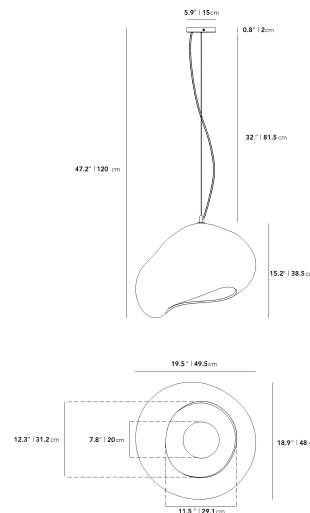

Details

- Available in matte alabaster or matte black ceramic
- E12 socket; fits an E12bulb with a maximum of 5.9" in diameter
- Textile cord in alabaster or black
- 5-inch adjustable cord
- Hardwire cap in alabaster or black metal finish
- Hardwired fixture; professional installation recommended
- cETL certified
- [Assembly Instructions here.](#)

*Please note: every piece is handcrafted by artisans and each piece will have a unique look unlike any other.

Dimensions

15 in x 14.3 in x 47.2 in (Width x Depth x Height)

Additional Dimensions

19.5 in x 18.9 in x 47.2 in - (Large Size, Matte Alabaster Finishes)

All measurements are approximations.

Assembly Instructions

[Download](#)

Organa Pendant Large

Organa Pendant Small