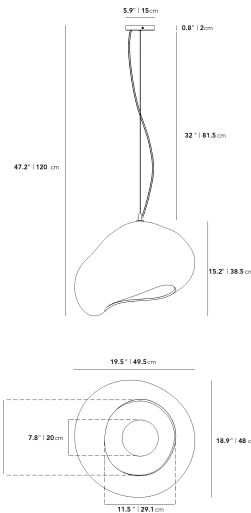

Details

- Available in matte alabaster or matte black ceramic
- E12 socket; fits an E12bulb with a maximum of 5.9" in diameter
- Textile cord in alabaster or black
- 5-inch adjustable cord
- Hardwire cap in alabaster or black metal finish
- Hardwired fixture; professional installation recommended
- cETL certified
- [Assembly Instructions here.](#)

*Please note: every piece is handcrafted by artisans and each piece will have a unique look unlike any other.

Dimensions

15 in x 14.3 in x 47.2 in (Width x Depth x Height)

Additional Dimensions

19.5 in x 18.9 in x 47.2 in - (Large Size, Matte Alabaster Finishes)

All measurements are approximations.

Assembly Instructions

[Download](#)

Organa Pendant Large

Organa Pendant Small