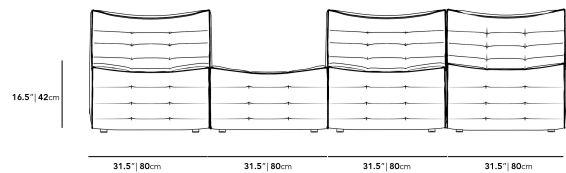

This item is not manufactured by or affiliated with the original designer(s) and associated parties

Dimensions

126 in x 64 in x 31 in (Width x Depth x Height)

Seat Height: 16.5 in

All measurements are approximations.