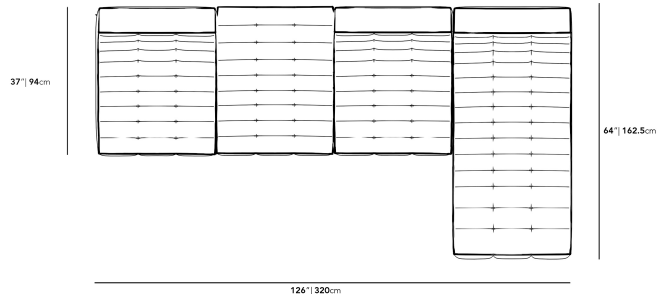

This item is not manufactured by or affiliated with the original designer(s) and associated parties

Dimensions

126 in x 64 in x 31 in (Width x Depth x Height)

Seat Height: 16.5 in

All measurements are approximations.

31.5" | 80cm 31.5" | 80cm 31.5" | 80cm 31.5" | 80cm

31" | 78.8cm

49.6" | 128cm

37" | 94cm

64" | 162.5cm

126" | 320cm