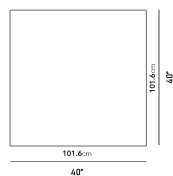

Dimensions

40 in x 40 in x 9.4 in (Width x Depth x Height)

Additional Dimensions

60 in x 40 in x 9.4 in - (White Carrara Marble Surfaces, Matte Black - Liza Coffee Table Base Options, 40" x 60" | 102 x 152cm Size)

60 in x 40 in x 9.4 in - (Matte Black - Liza Coffee Table Base Options, 40" x 60" | 102 x 152cm Size, Black Marble Surfaces)

All measurements are approximations.

Liza Coffee Table Indoor - 40x40

Liza Coffee Table Indoor - 60x40