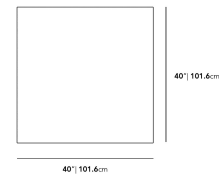

Dimensions

40 in x 40 in x 9.17 in (Width x Depth x Height)

Additional Dimensions

60 in x 40 in x 9.17 in - (40" x 60" | 102 x 152cm Size, Black Pietra Ceramic Surfaces, Black - Liza Outdoor Base Options)

60 in x 40 in x 9.17 in - (40" x 60" | 102 x 152cm Size, White Calacatta Ceramic Surfaces, Black - Liza Outdoor Base Options)

60 in x 40 in x 9.17 in - (40" x 60" | 102 x 152cm Size, Black - Liza Outdoor Base Options, White Terrazzo Surfaces)

All measurements are approximations.

Liza Coffee Table Outdoor - 40x40

Liza Coffee Table Outdoor - 60x40