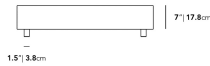

Additional Dimensions

60 in x 40 in x 9.17 in - (40" x 60" | 102 x 152cm Size, Black Pietra Ceramic Surfaces, Black - Liza Outdoor Base Options)

60 in x 40 in x 9.17 in - (40" x 60" | 102 x 152cm Size, White Calacatta Ceramic Surfaces, Black - Liza Outdoor Base Options)

60 in x 40 in x 9.17 in - (40" x 60" | 102 x 152cm Size, Black - Liza Outdoor Base Options, White Terrazzo Surfaces)

All measurements are approximations.

Liza Coffee Table Outdoor - 40x40