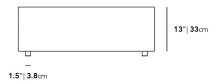

### Dimensions

40 in x 40 in x 14.4 in (Width x Depth x Height)

#### Additional Dimensions

60 in x 40 in x 14.4 in - (40" x 60" | 102 x 152cm Size, Black Pietra Ceramic Surfaces, Black - Liza Outdoor Base Options)

60 in x 40 in x 14.4 in - (40" x 60" | 102 x 152cm Size, White Calacatta Ceramic Surfaces, Black - Liza Outdoor Base Options)

60 in x 40 in x 14.4 in - (40" x 60" | 102 x 152cm Size, Black - Liza Outdoor Base Options, White Terrazzo Surfaces)

All measurements are approximations.

Liza Coffee Table Outdoor Grande - 40x40

Liza Coffee Table Outdoor Grande - 60x40