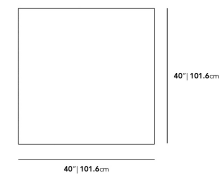

### Dimensions

40 in x 40 in x 14.4 in (Width x Depth x Height)

#### Additional Dimensions

60 in x 40 in x 14.4 in - (40" x 60" | 102 x 152cm Size, Black Pietra Ceramic Surfaces, Black - Liza Outdoor Base Options)

60 in x 40 in x 14.4 in - (40" x 60" | 102 x 152cm Size, White Calacatta Ceramic Surfaces, Black - Liza Outdoor Base Options)

60 in x 40 in x 14.4 in - (40" x 60" | 102 x 152cm Size, Black - Liza Outdoor Base Options, White Terrazzo Surfaces)

All measurements are approximations.

Liza Coffee Table Outdoor Grande - 40x40

Liza Coffee Table Outdoor Grande - 60x40