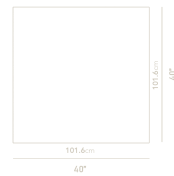

Natural markings and spots may vary

Dimensions

40 in x 40 in x 9.4 in (Width x Depth x Height)

Additional Dimensions

60 in x 40 in x 9.4 in - (Matte Black - Liza Coffee Table Base Options, 40" x 60" | 102 x 152cm Size, Viola Marble Surfaces)

60 in x 40 in x 9.4 in - (Matte Black - Liza Coffee Table Base Options, 40" x 60" | 102 x 152cm Size, White Travertine Surfaces)

60 in x 40 in x 9.4 in - (Matte Black - Liza Coffee Table Base Options, 40" x 60" | 102 x 152cm Size, Silver Travertine Surfaces)

All measurements are approximations.

Liza Coffee Table Indoor - 40x40

Liza Coffee Table Indoor - 60x40