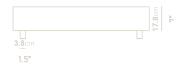

Natural markings and spots may vary

Dimensions

40 in x 40 in x 9.4 in (Width x Depth x Height)

Additional Dimensions

60 in x 40 in x 9.4 in - (Matte Black - Liza Coffee Table Base Options, 40" x 60" | 102 x 152cm Size, Viola Marble Surfaces)

60 in x 40 in x 9.4 in - (Matte Black - Liza Coffee Table Base Options, 40" x 60" | 102 x 152cm Size, White Travertine Surfaces)

60 in x 40 in x 9.4 in - (Matte Black - Liza Coffee Table Base Options, 40" x 60" | 102 x 152cm Size, Silver Travertine Surfaces)

All measurements are approximations.

Liza Coffee Table Indoor - 40x40

Liza Coffee Table Indoor - 60x40