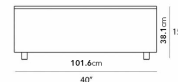

Dimensions

40 in x 40 in x 15 in (Width x Depth x Height)

Additional Dimensions

60 in x 40 in x 15 in - (Matte Black - Liza Coffee Table Base Options, 40" x 60" | 102 x 152cm Size, Black Marble Surfaces)

60 in x 40 in x 15 in - (White Carrara Marble Surfaces, Matte Black - Liza Coffee Table Base Options, 40" x 60" | 102 x 152cm Size)

All measurements are approximations.

Liza Coffee Table Grande - Square