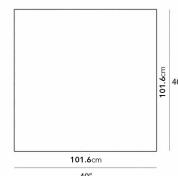

Dimensions

40 in x 40 in x 15 in (Width x Depth x Height)

Additional Dimensions

60 in x 40 in x 15 in - (Matte Black - Liza Coffee Table Base Options, 40" x 60" | 102 x 152cm Size, Black Marble Surfaces)

60 in x 40 in x 15 in - (White Carrara Marble Surfaces, Matte Black - Liza Coffee Table Base Options, 40" x 60" | 102 x 152cm Size)

All measurements are approximations.

Liza Coffee Table Grande - Square