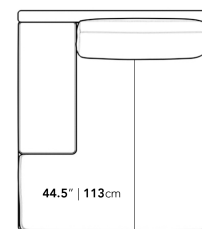

Dimensions

49.5 in x 57 in x 30.75 in (Width x Depth x Height)

Seat Height: 16.5 in

Seat Depth: 44.5 in

All measurements are approximations.

Assembly Instructions

[Download](#)

49.5" | 125.7cm

30.75" | 78cm

16.5" | 42cm

57" | 144.8cm

44.5" | 113cm

57" | 144.8cm