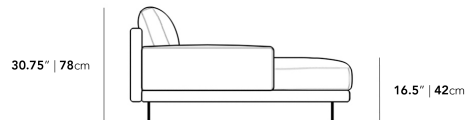

Dimensions

49.5 in x 57 in x 30.75 in (Width x Depth x Height)

Seat Height: 16.5 in

Seat Depth: 44.5 in

All measurements are approximations.

Assembly Instructions

[Download](#)

49.5" | 125.7cm

30.75" | 78cm

16.5" | 42cm

57" | 144.8cm

44.5" | 113cm

57" | 144.8cm