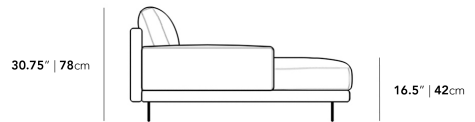

### Dimensions

49.5 in x 57 in x 30.75 in (Width x Depth x Height)  
All measurements are approximations.

Assembly Instructions  
[Download](#)

49.5" | 125.7cm

30.75" | 78cm

16.5" | 42cm

57" | 144.8cm

44.5" | 113cm

57" | 144.8cm