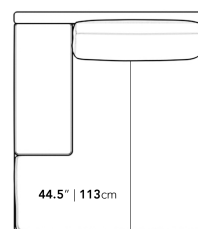

Dimensions

49.5 in x 57 in x 30.75 in (Width x Depth x Height)
All measurements are approximations.

Assembly Instructions

[Download](#)

49.5" | 125.7cm

30.75" | 78cm

16.5" | 42cm

57" | 144.8cm

44.5" | 113cm

57" | 144.8cm