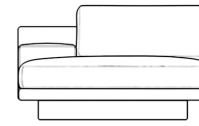

## Dresden Outdoor Right Chaise with Armrest 2022

Compelling in its simple yet cutting edge style, the Dresden Outdoor Right Chaise with Armrest brings a fresh perspective to contemporary outdoor living. The sleek, low profile frame is met with grand cloud-like seat cushions to create the statement making structure. The Dresden also balances the expansive seating with an interchangeable side table insert that is offered in a variety of finishes. Grounded on aluminum metal legs, this piece's thoughtful composition demonstrates an exceptional opportunity for modern luxury in any outdoor space.

### Details

- High performance aluminum frame
- Fast dry foam
- Waterproof fabric
- Includes 1 chaise with armrest
- Available as preset or custom modular configurations
- Armrest and side table can be attached interchangeably
- Connectors not included/compatible for this collection
- Firm Feel (Learn more about our sofa firmness here.)
- Light assembly required. Only legs are detached for your convenience

### Dimensions

49.5 in x 57 in x 30.75 in (Width x Depth x Height)  
All measurements are approximations.

Assembly Instructions  
[Download](#)

49.5" | 125.7cm

30.75" | 78cm

16.5" | 42cm

57" | 144.8cm

44.5" | 113cm