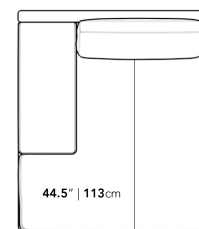

### Dimensions

49.5 in x 57 in x 30.75 in (Width x Depth x Height)  
All measurements are approximations.

Assembly Instructions  
[Download](#)

49.5" | 125.7cm

30.75" | 78cm

16.5" | 42cm

57" | 144.8cm

44.5" | 113cm

57" | 144.8cm