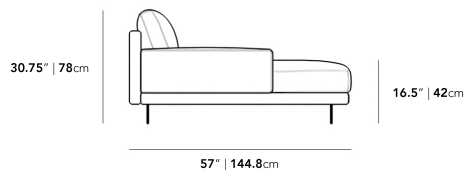

Dimensions

49.5 in x 57 in x 30.75 in (Width x Depth x Height)
All measurements are approximations.

Assembly Instructions

[Download](#)

49.5" | 125.7cm

30.75" | 78cm

16.5" | 42cm

57" | 144.8cm

44.5" | 113cm

57" | 144.8cm