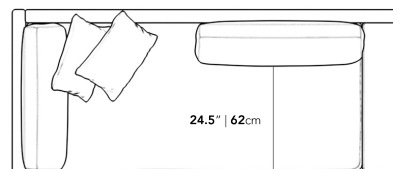

Dimensions

88.25 in x 37.5 in x 30.75 in (Width x Depth x Height)

Seat Height: 16.5 in

Seat Depth: 24.5 in

All measurements are approximations.

Assembly Instructions

[Download](#)

88.25" | 224cm

30.75" | 78cm

16.5" | 42cm

37.5" | 95.2cm

24.5" | 62cm

37.5" | 95.2cm