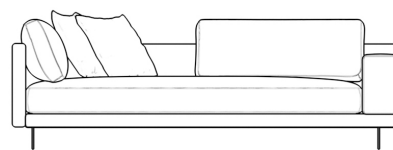

Dimensions

88.25 in x 37.5 in x 30.75 in (Width x Depth x Height)

Seat Height: 16.5 in

Seat Depth: 24.5 in

All measurements are approximations.

Assembly Instructions

[Download](#)

88.25" | 224cm

30.75" | 78cm

16.5" | 42cm

37.5" | 95.2cm

24.5" | 62cm

37.5" | 95.2cm