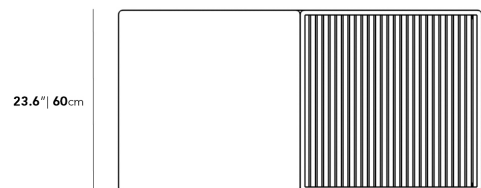

Dimensions

47.3 in x 23.6 in x 13 in (Width x Depth x Height)
All measurements are approximations.

47.3" | 120cm

13" | 33cm

23.6" | 60cm

23.6" | 60cm