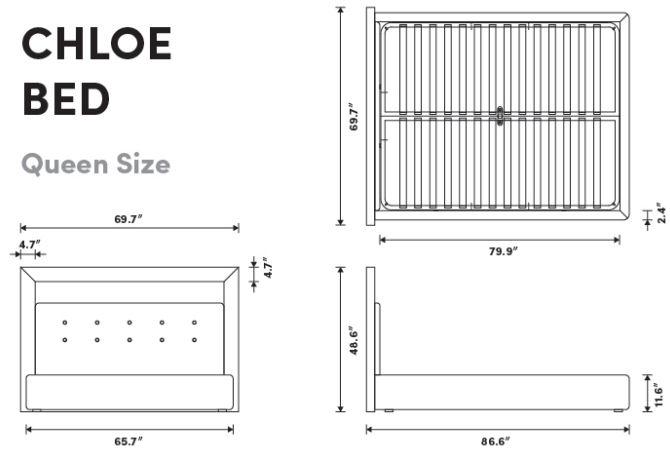

CHLOE BED

Queen Size