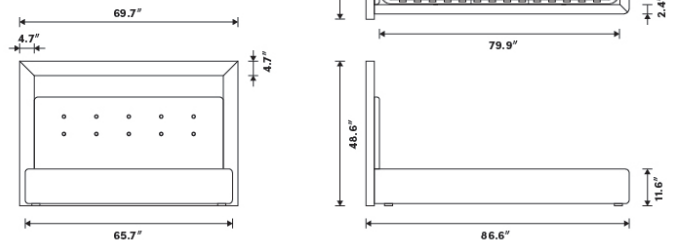

CHLOE BED

Queen Size