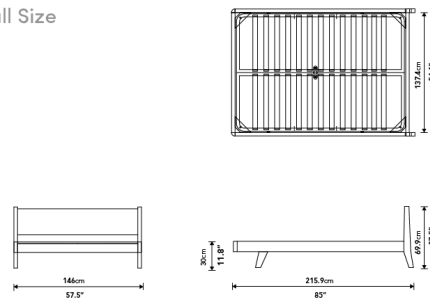

Details

- FAS grade elm wood veneer
- California Phase 2 Compliant MDF
- Standard quality framing is secured with strong metal brackets
- European flexible slat system included
- Removable headboard pillows
- Solid ash wood legs
- Approximately 2 inch mattress inset
- Headboard cushion dimensions:
 Full - 57.1" x 24.4" x 7.9"
 Queen - 63.4" x 24.4" x 7.9"
 King - 81.5" x 24.4" x 7.9"

- Assembly required

*Mattress shown in images is 10" thick

Dimensions

64 in x 91.4 in x 28 in (Width x Depth x Height)

Additional Dimensions

57.5 in x 85 in x 27.5 in - (Elm Veneer Veneer, Full Bed Size, Esme Leuven Linen)

79.8 in x 91.4 in x 27.5 in - (King Bed Size, Elm Veneer Veneer, Esme Leuven Linen)

All measurements are approximations.

Assembly Instructions

[Download](#)

Full Size

Queen Size

King Size