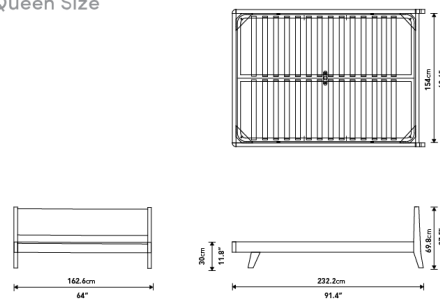

Details

- FAS grade elm wood veneer
- California Phase 2 Compliant MDF
- Standard quality framing is secured with strong metal brackets
- European flexible slat system included
- Removable headboard pillows
- Solid ash wood legs
- Approximately 2 inch mattress inset
- Headboard cushion dimensions:
 Full - 57.1" x 24.4" x 7.9"
 Queen - 63.4" x 24.4" x 7.9"
 King - 81.5" x 24.4" x 7.9"

- Assembly required

*Mattress shown in images is 10" thick

Dimensions

64 in x 91.4 in x 28 in (Width x Depth x Height)

Additional Dimensions

57.5 in x 85 in x 27.5 in - (Elm Veneer Veneer, Full Bed Size, Esme Leuven Linen)

79.8 in x 91.4 in x 27.5 in - (King Bed Size, Elm Veneer Veneer, Esme Leuven Linen)

All measurements are approximations.

Assembly Instructions

[Download](#)

Full Size

Queen Size

King Size