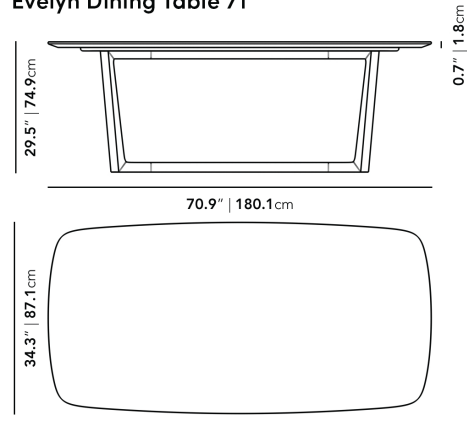

### Dimensions

95 in x 34.5 in x 30 in (Width x Depth x Height)  
All measurements are approximations.

Assembly Instructions  
[Download](#)

### Evelyn Dining Table 71"

### Evelyn Dining Table 95"