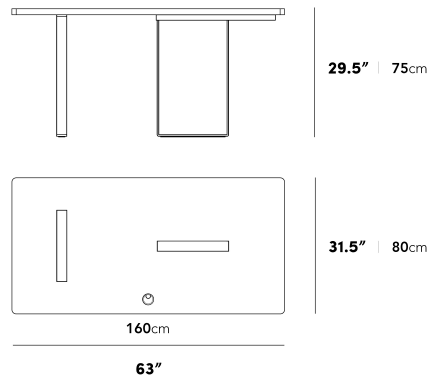

Dimensions

88 in x 43 in x 29.5 in (Width x Depth x Height)
All measurements are approximations.

Assembly Instructions
[Download](#)

Augustus Desk 63"

Augustus Desk 88"