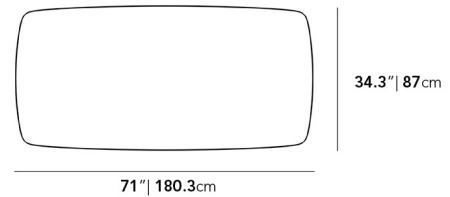

Dimensions

71 in x 34.3 in x 29 in (Width x Depth x Height)

Additional Dimensions

95 in x 34.3 in x 29 in - (95" | 241cm Size, Black Pietra Ceramic Surfaces, Black - Elaine Outdoor Base Options)

All measurements are approximations.

Elaine Outdoor Dining Table 71" | 180cm

Elaine Outdoor Dining Table 95" | 241cm