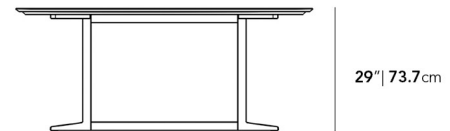

Dimensions

71 in x 34.3 in x 29 in (Width x Depth x Height)

Additional Dimensions

95 in x 34.3 in x 29 in - (95" | 241cm Size, Black Pietra Ceramic Surfaces, Black - Elaine Outdoor Base Options)

All measurements are approximations.

Elaine Outdoor Dining Table 71" | 180cm

Elaine Outdoor Dining Table 95" | 241cm