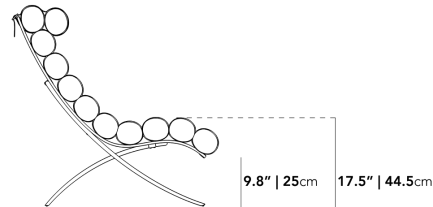

Details

- Black leatherette strap details on the head cushion
- Silver hardware details
- Curved metal frame
- Cotton with high-density foam
- Channel cushioning
- Mesh backing
- Floor protective glides
- Foldable for easy storage
- Light assembly is required

Dimensions

23.6 in x 39.3 in x 39.3 in (Width x Depth x Height)
Seat Height: 17.5 in
All measurements are approximations.

23.6" | 60cm