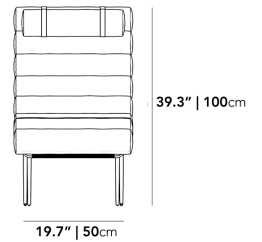

Details

- Black leatherette strap details on the head cushion
- Silver hardware details
- Curved metal frame
- Cotton with high-density foam
- Channel cushioning
- Mesh backing
- Floor protective glides
- Foldable for easy storage
- Light assembly is required

Dimensions

23.6 in x 39.3 in x 39.3 in (Width x Depth x Height)
Seat Height: 17.5 in
All measurements are approximations.

23.6" | 60cm