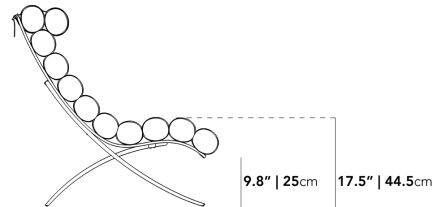

### Dimensions

23.6 in x 39.3 in x 39.3 in (Width x Depth x Height)  
Seat Height: 17.5 in  
All measurements are approximations.

23.6" | 60cm