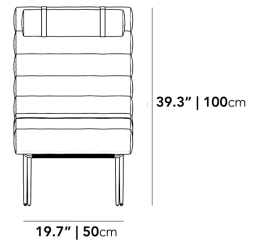

### Dimensions

23.6 in x 39.3 in x 39.3 in (Width x Depth x Height)  
Seat Height: 17.5 in  
All measurements are approximations.

23.6" | 60cm