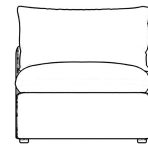

Dimensions

29.5 in x 38.6 in x 22.2 in (Width x Depth x Height)

Seat Height: 16.9 in

Seat Depth: 23.6 in

All measurements are approximations.

Assembly Instructions

[Download](#)

29.5" | 75cm

38.6" | 98cm

23.6" | 60cm