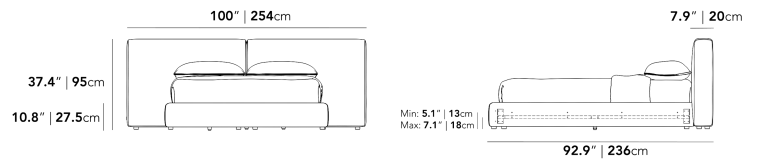

Dimensions

100 in x 92.9 in x 37.4 in (Width x Depth x Height)
All measurements are approximations.

Assembly Instructions
[Download](#)

QUEEN SIZE

KING SIZE