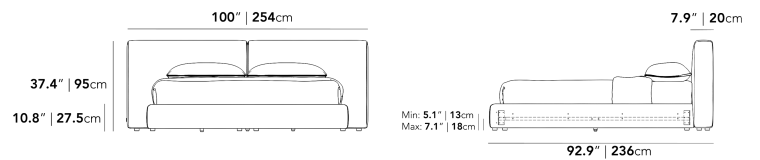

Dimensions

100 in x 92.9 in x 37.4 in (Width x Depth x Height)
All measurements are approximations.

Assembly Instructions
[Download](#)

QUEEN SIZE

KING SIZE