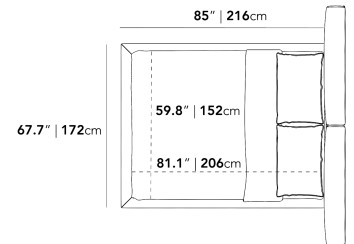

Dimensions

100 in x 92.9 in x 37.4 in (Width x Depth x Height)
All measurements are approximations.

Assembly Instructions
[Download](#)

QUEEN SIZE

KING SIZE