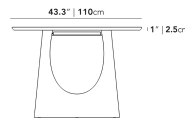

### Details

- Choice of walnut or washed natural oak veneer
- Beveled underside edge
- Removable leaf can be stored underneath the table
- Cage storage has felt pads to protect the leaf from scratching
- Secure lock mechanism to ensure the table stays intact when the leaf is not in use
- Assembly is required

### Dimensions

79.1 in x 41.3 in x 30.1 in (Width x Depth x Height)  
All measurements are approximations.

[Assembly Instructions](#)  
[Download](#)

Arco Dining Table - Without Leaf

Arco Dining Table - With Leaf