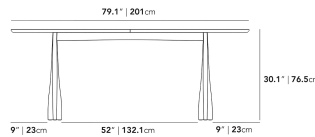

### Details

- Choice of walnut or washed natural oak veneer
- Beveled underside edge
- Removable leaf can be stored underneath the table
- Cage storage has felt pads to protect the leaf from scratching
- Secure lock mechanism to ensure the table stays intact when the leaf is not in use
- Assembly is required

### Dimensions

79.1 in x 41.3 in x 30.1 in (Width x Depth x Height)  
All measurements are approximations.

[Assembly Instructions](#)  
[Download](#)

Arco Dining Table - Without Leaf

Arco Dining Table - With Leaf