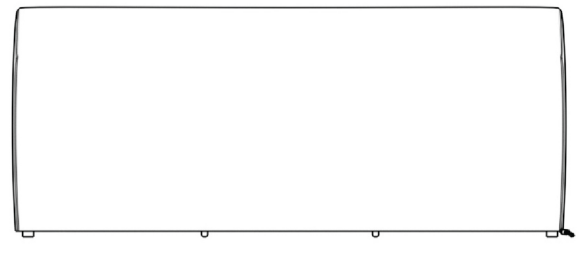

### Details

- Drawstring and lock to secure the cover
- Mesh bag to store cover when not in use
- Waterproof and anti-UV polyester material with PVC backing
- Black monogram with glossy print
- Includes sleeve card with care instructions

### Dimensions

79.33 in x 35.24 in x 31.1 in (Width x Depth x Height)  
All measurements are approximations.

31" | 79cm

78.7" | 201.5cm

31" | 79cm

25" | 63cm

35.25" | 89.5cm

35.25" | 89.5cm