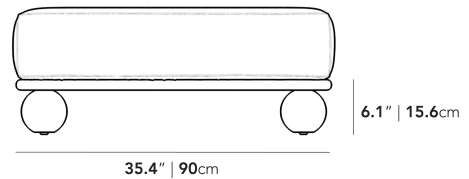

- Light assembly required

Dimensions

35.4 in x 29.5 in x 14 in (Width x Depth x Height)

Seat Height: 14 in

All measurements are approximations.

35.4" | 90cm

6.1" | 15.6cm

29.5" | 75cm

14" | 35.5cm