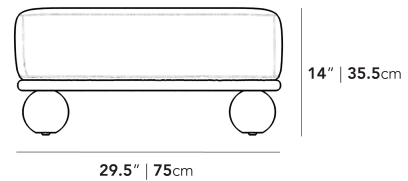

- Light assembly required

Dimensions

35.4 in x 29.5 in x 14 in (Width x Depth x Height)

Seat Height: 14 in

All measurements are approximations.

35.4" | 90cm

6.1" | 15.6cm

29.5" | 75cm

14" | 35.5cm