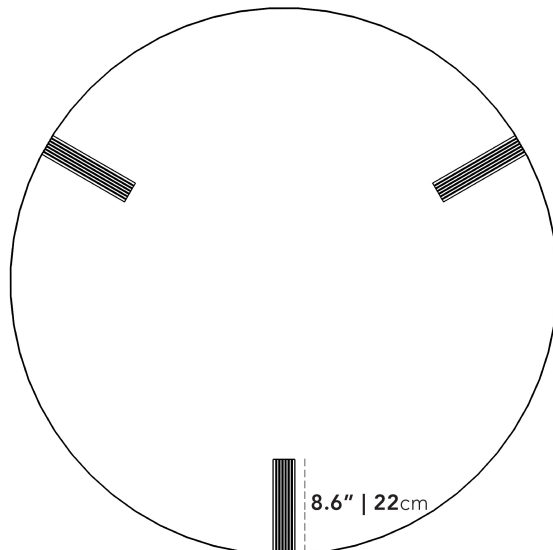

### Details

- Ebony oak veneer
- California Phase 2 Compliant MDF
- Champagne stainless steel metal details
- Tabletop thickness is 1.6 inches
- Rubber wood legs
- Plastic glides
- Assembly is required

### Dimensions

50 in x 50 in x 16 in (Width x Depth x Height)  
All measurements are approximations.

16" | 40.6cm

2" | 5cm

50" | 127cm

8.6" | 22cm