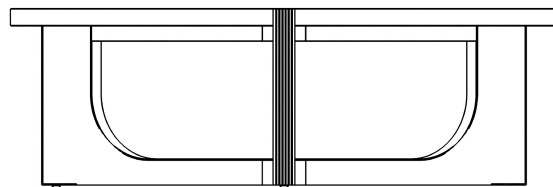

### Details

- Ebony oak veneer
- California Phase 2 Compliant MDF
- Champagne stainless steel metal details
- Tabletop thickness is 1.6 inches
- Rubber wood legs
- Plastic glides
- Assembly is required

### Dimensions

50 in x 50 in x 16 in (Width x Depth x Height)  
All measurements are approximations.

16" | 40.6cm

2" | 5cm

50" | 127cm

8.6" | 22cm