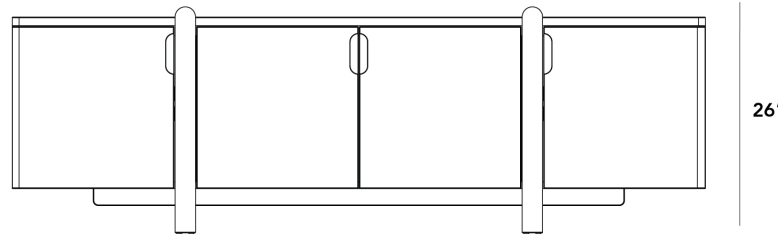

## Cassia Media Console

Enrich your home with the Cassia Entryway Console, where form meets function in a perfect balance of modern design and elevated utility. Crafted with minimalist lines and smooth curves, the captivating silhouette exudes a sense of timeless luxury while adjustable shelves, hidden electrical ports, travertine pull handles and solid wood legs ensure a safe sanctuary for all your everyday essentials.

### Details

- Available in grey oak veneer
- Includes two hidden cable cutouts in the back
- Made with California Phase 2 Compliant MDF
- Solid wood legs
- Travertine accent details
- Includes adjustable leg leveling glides
- Adjustable shelves
- Soft-close hinges

### Dimensions

80.1 in x 17 in x 26.2 in (Width x Depth x Height)  
All measurements are approximations.

80" | 203.5cm

26"

17"

2.3" | 6cm

2.3" | 6cm

26" | 66.5cm