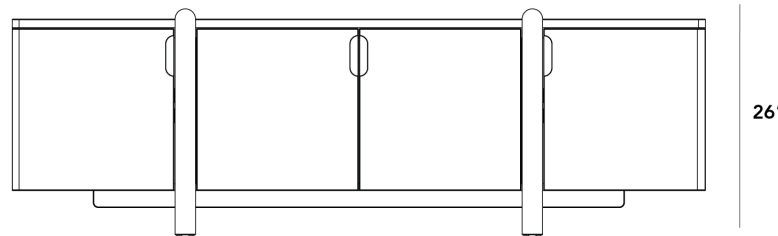

## Cassia Entryway Console

Enrich your home with the Cassia Entryway Console, where form meets function in a perfect balance of modern design and elevated utility. Crafted with minimalist lines and smooth curves, the captivating silhouette exudes a sense of timeless luxury while adjustable shelves, hidden electrical ports, travertine pull handles and solid wood legs ensure a safe sanctuary for all your everyday essentials.

### Details

- Available in grey oak veneer
- Includes two hidden cable cutouts in the back
- Made with California Phase 2 Compliant MDF
- Solid wood legs
- Travertine accent details
- Includes adjustable leg leveling glides
- Adjustable shelves
- Soft-close hinges
- No assembly required

### Dimensions

80.1 in x 17 in x 26.2 in (Width x Depth x Height)  
All measurements are approximations.

80" | 203.5cm

26"

17"

2.3" | 6cm

2.3" | 6cm

26" | 66.5cm

18" | 46cm