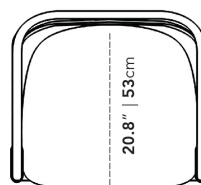

Dimensions

28.1 in x 23.2 in x 29.9 in (Width x Depth x Height)
Seat Height: 18.1 in
Seat Depth: 18.6 in
All measurements are approximations.

28" | 71.5cm

30" | 76cm

23.2" | 59cm

18.1" | 46cm

20.8" | 53cm

23.2" | 59cm