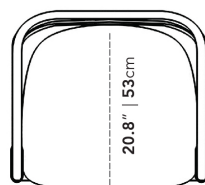

Dimensions

28.1 in x 23.2 in x 29.9 in (Width x Depth x Height)

Seat Height: 18.1 in

Seat Depth: 18.6 in

All measurements are approximations.

30" | 76cm

28" | 71.5cm

18.1" | 46cm

23.2" | 59cm

23.2" | 59cm