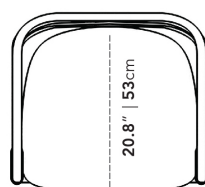

Dimensions

28.1 in x 23.2 in x 29.9 in (Width x Depth x Height)

Seat Height: 18.1 in

Seat Depth: 18.6 in

All measurements are approximations.

30" | 76cm

28" | 71.5cm

18.1" | 46cm

23.2" | 59cm

23.2" | 59cm