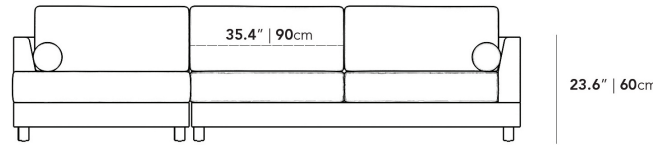

Details

- Available as a full sectional, two-seaters, and chaises
- Solid acacia wood frame
- Available in Palisade and Fresco finishes
- Minimal assembly required

Dimensions

116.5 in x 70.8 in x 30.7 in (Width x Depth x Height)

Seat Height: 15.7 in

Seat Depth: 68.5 in

All measurements are approximations.

116.5" | 296cm

70.8" | 180cm

40.5" | 103cm