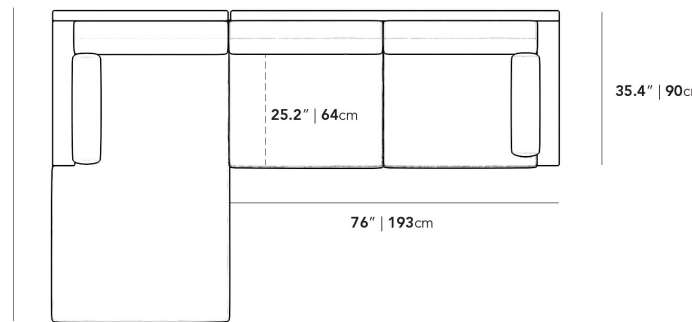

Details

- Available as a full sectional, two-seaters, and chaises
- Solid acacia wood frame
- Available in Palisade and Fresco finishes
- Minimal assembly required

Dimensions

116.5 in x 70.8 in x 30.7 in (Width x Depth x Height)

Seat Height: 15.7 in

Seat Depth: 68.5 in

All measurements are approximations.

116.5" | 296cm

70.8" | 180cm

40.5" | 103cm