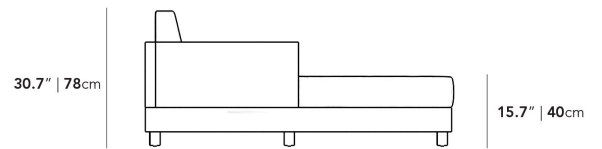

Details

- Available as a full sectional, two-seaters, and chaises
- Solid acacia wood frame
- Available in Palisade and Fresco finishes
- Minimal assembly required

Dimensions

116.5 in x 70.8 in x 30.7 in (Width x Depth x Height)

Seat Height: 15.7 in

Seat Depth: 68.5 in

All measurements are approximations.

116.5" | 296cm

40.5" | 103cm