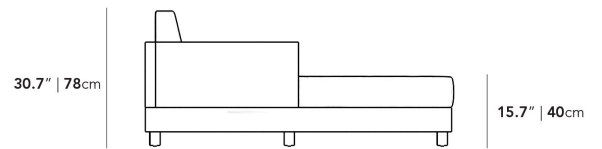

Details

- Available as a full sectional, two-seaters, and chaises
- Solid acacia wood frame
- Available in Palisade and Fresco finishes
- Minimal assembly required

Dimensions

116.5 in x 70.8 in x 30.7 in (Width x Depth x Height)

Seat Height: 15.7 in

Seat Depth: 68.5 in

All measurements are approximations.

116.5" | 296cm

70.8" | 180cm

40.5" | 103cm